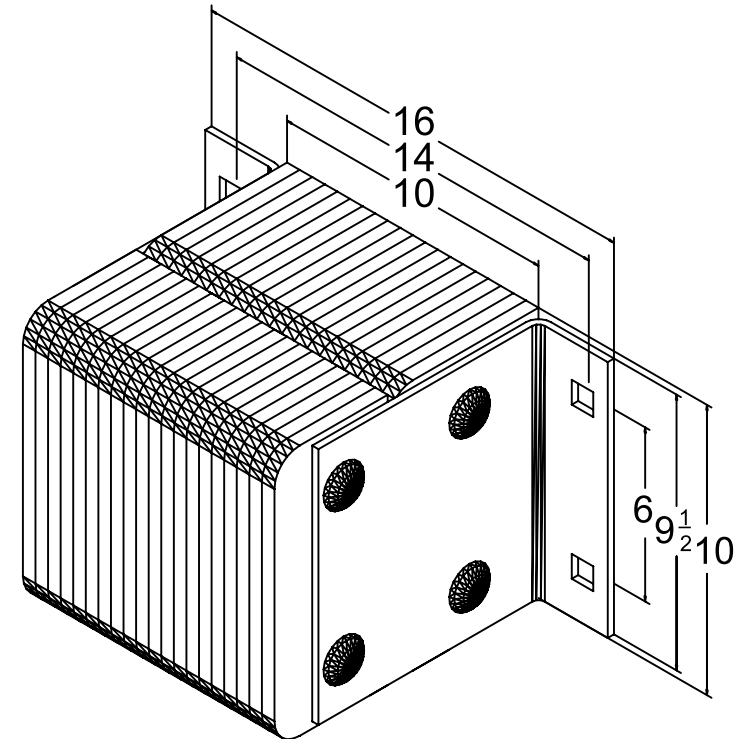

# MODEL: B10510-14

## MODEL: B10510-14

Size

Projection 10-1/2"

Height 10"

Length

- Overall 26"

- Anchor Holes 14"

- Rubber 10"

Angle Size 1/4"x3"x9"x9-1/2"

Date: 11/05/07

All Measurements are within +/- 1/8"

[SALES@FREYERLLC.COM](mailto:SALES@FREYERLLC.COM)