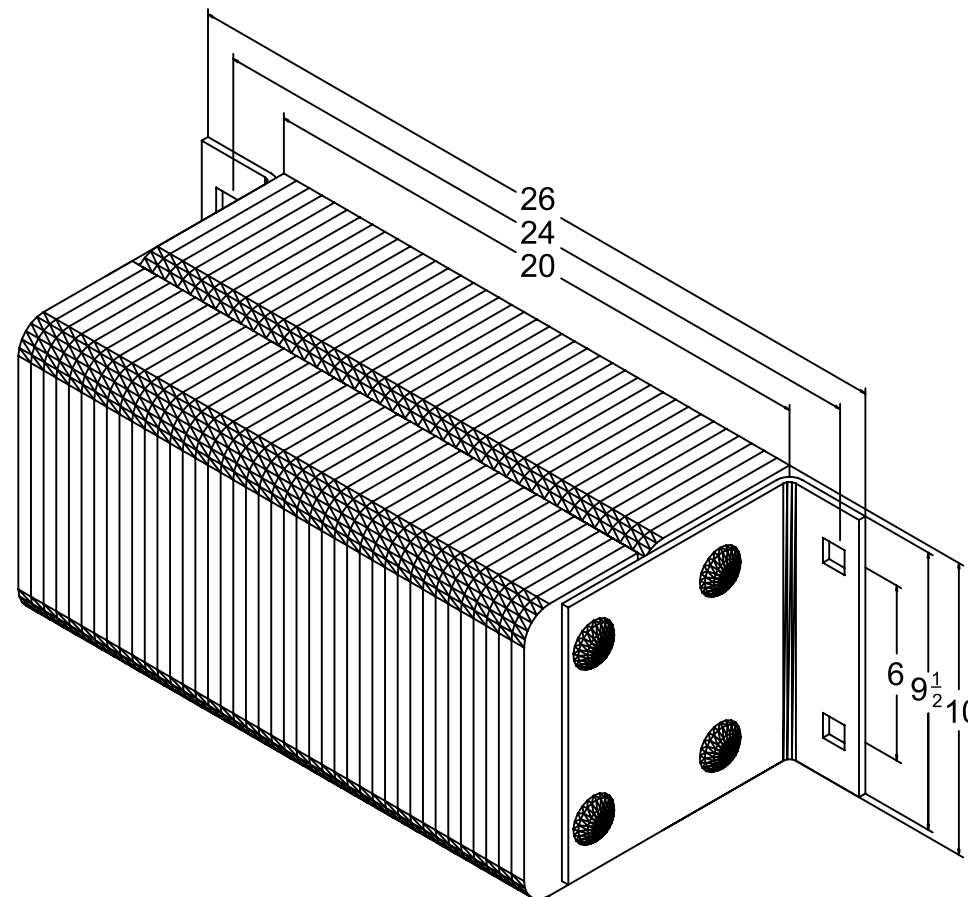

MODEL: B10510-24

MODEL: B10510-24

Size

Projection 10-1/2"

Height 10"

Length

- Overall 26"

- Anchor Holes 24"

- Rubber 20"

Angle Size 1/4"x3"x9"x9-1/2"

Date: 05/21/08

All Measurements are within +/- 1/8"

SALES@FREYERLLC.COM