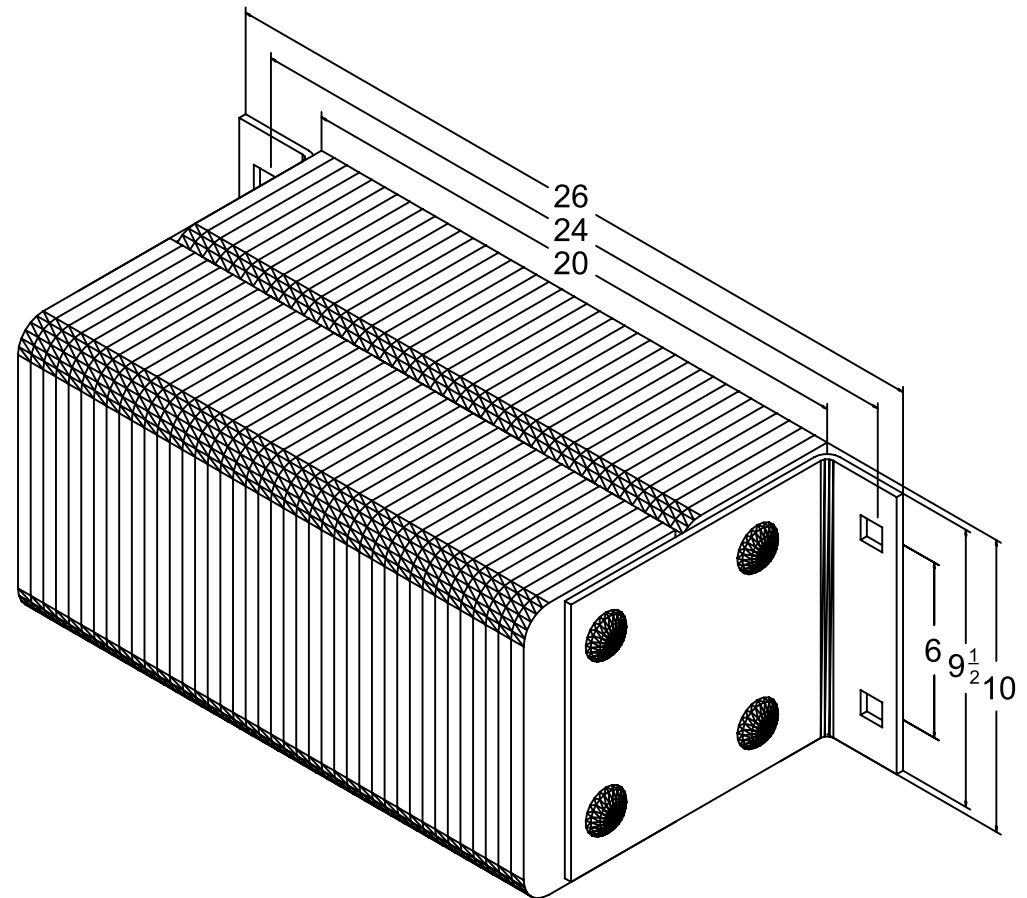

MODEL: B1210-24

MODEL: B1210-24

Size

Projection 12"

Height 10"

Length

- Overall 26"

- Anchor Holes 24"

- Rubber 20"

Angle Size 1/4"x3"x10-3/8"x9-1/2"

Date: 01/28/09

All Measurements are within +/- 1/8"

SALES@FREYERLLC.COM