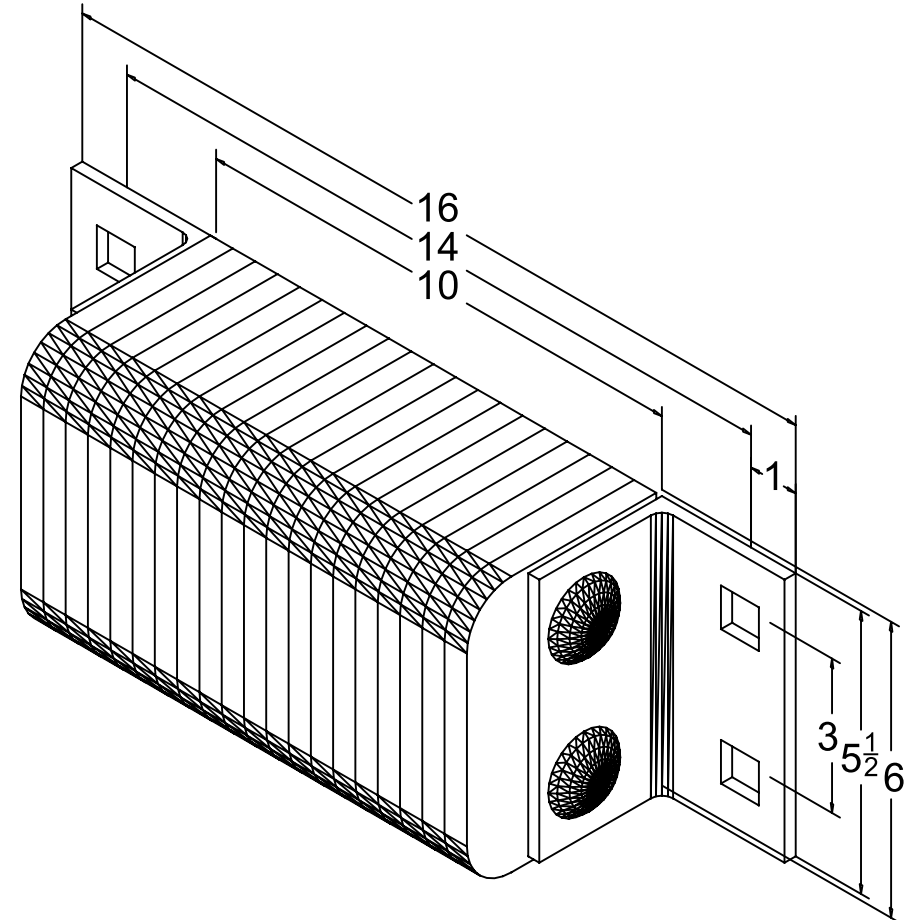

MODEL: B4506-14

MODEL: B4506-14

Size

Projection 4-1/2"

Height 6"

Length

- Overall 16"

- Anchor Holes 14"

- Rubber 10"

Angle Size (2) 1/4"x3"x3"x5-1/2"

Date: 03/23/09

All Measurements are within +/- 1/8"