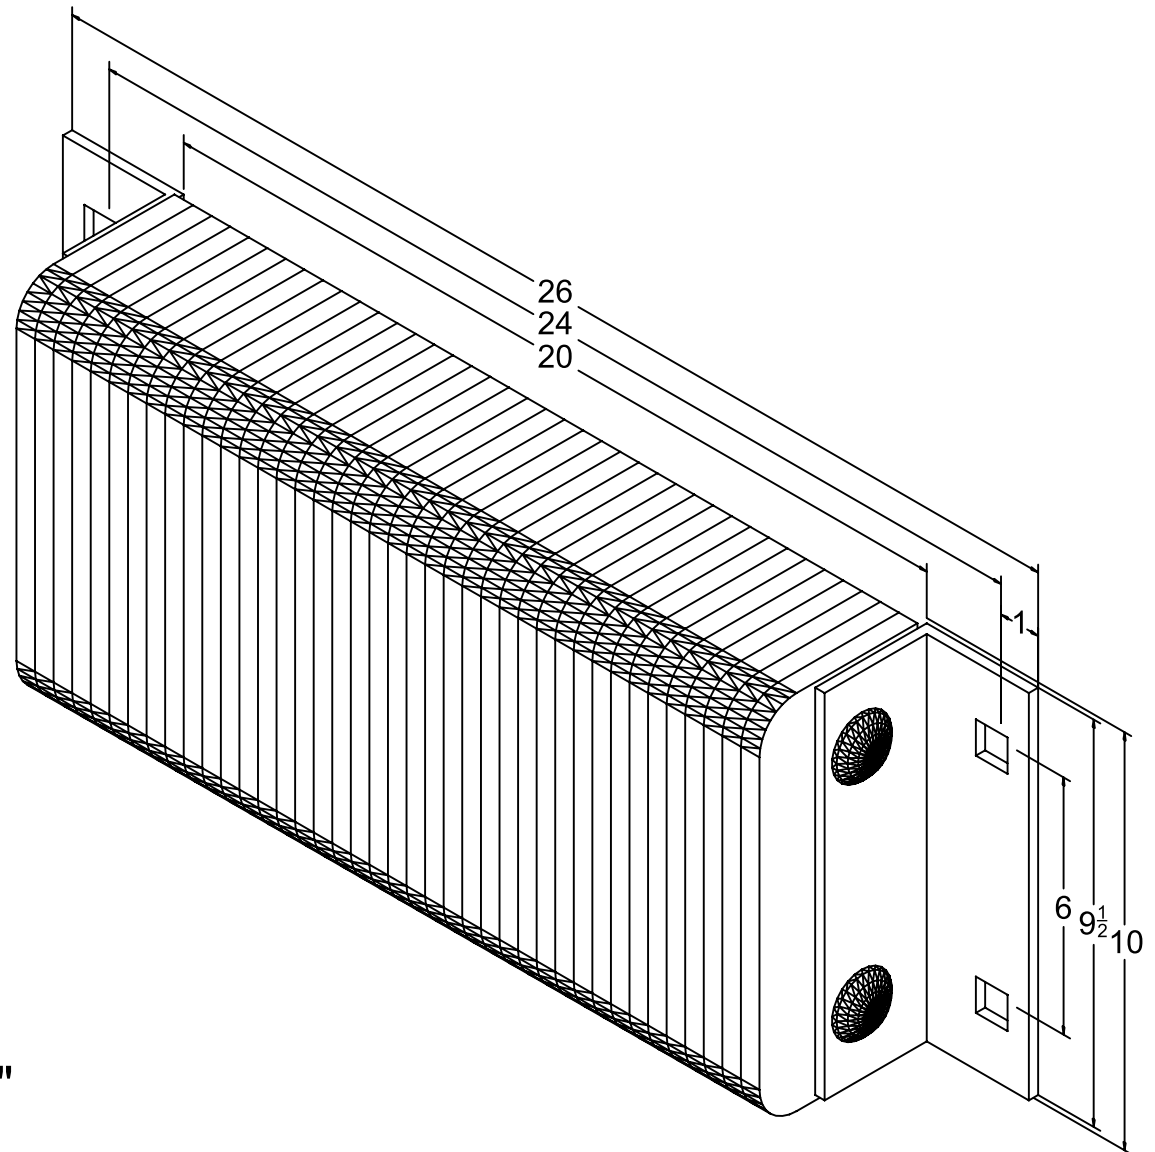

MODEL: B4510-24

MODEL: B4510-24

Size

Projection 4-1/2"

Height 10"

Length

- Overall 26"

- Anchor Holes 24"

- Rubber 20"

Angle Size (2) 1/4"x3"x3"x9-1/2"

Date: 04/06/09

All Measurements are within +/- 1/8"

SALES@FREYERLLC.COM