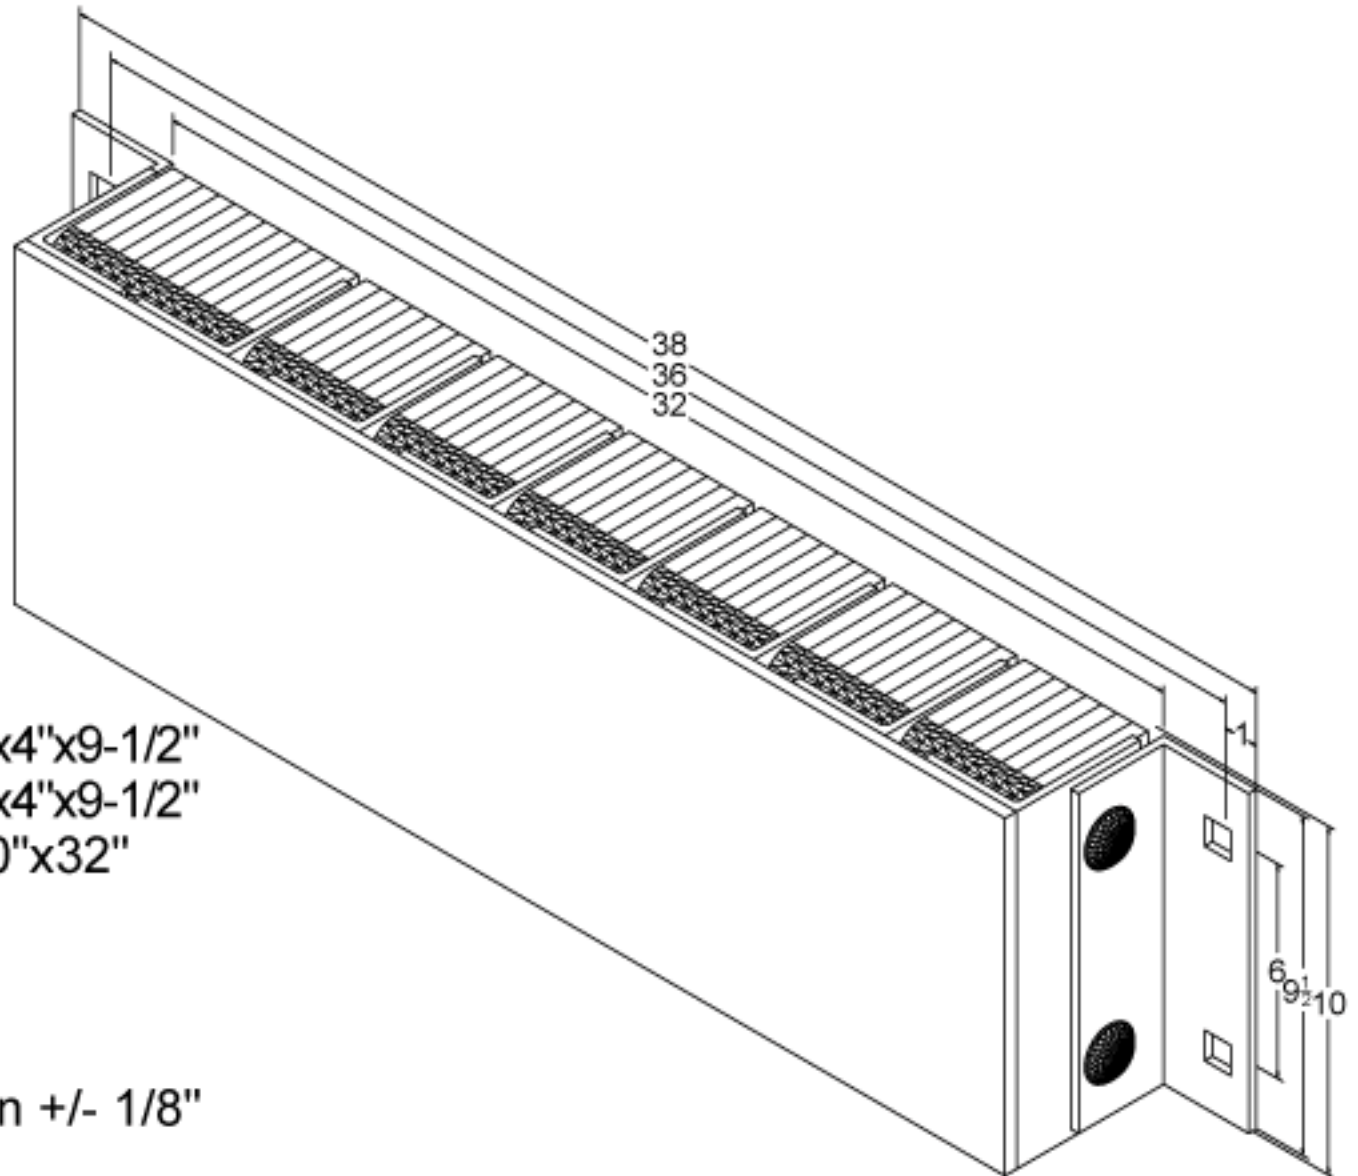

MODEL: B4510-36-SF

MODEL: B4510-36-SF

Size

Projection 5-1/8"
Height 10"

Length

- Overall 38"
- Anchor Holes 36"
- Rubber 32"

Angle Size (2) 1/4"x3"x4"x9-1/2"

Slot Angle Size 1/4"x3"x4"x9-1/2"

Face Plate Size (1) 3/8"x10"x32"

Date: 04/07/09

All Measurements are within +/- 1/8"

SALES@FREYERLLC.COM