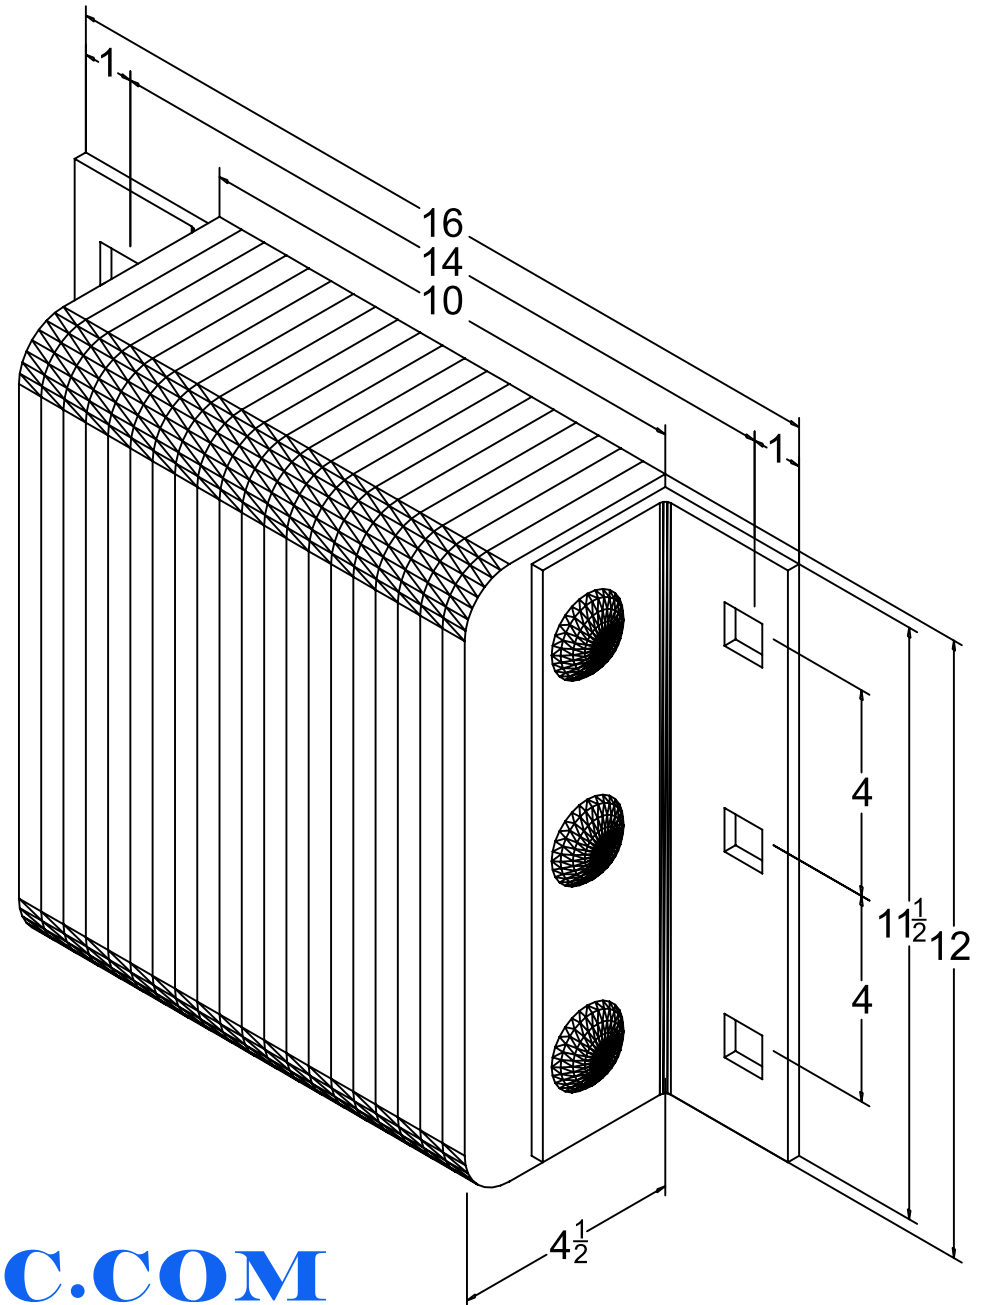

MODEL: B4512-14

MODEL: B4512-14

Size

Projection 4-1/2"

Height 12"

Length

- Overall 16"

- Anchor Holes 14"

- Rubber 10"

Angle Size (2) 1/4"x3"x3"x11-1/2"

Date: 03/01/07

All Measurements are within +/- 1/8"

SALES@FREYERLLC.COM