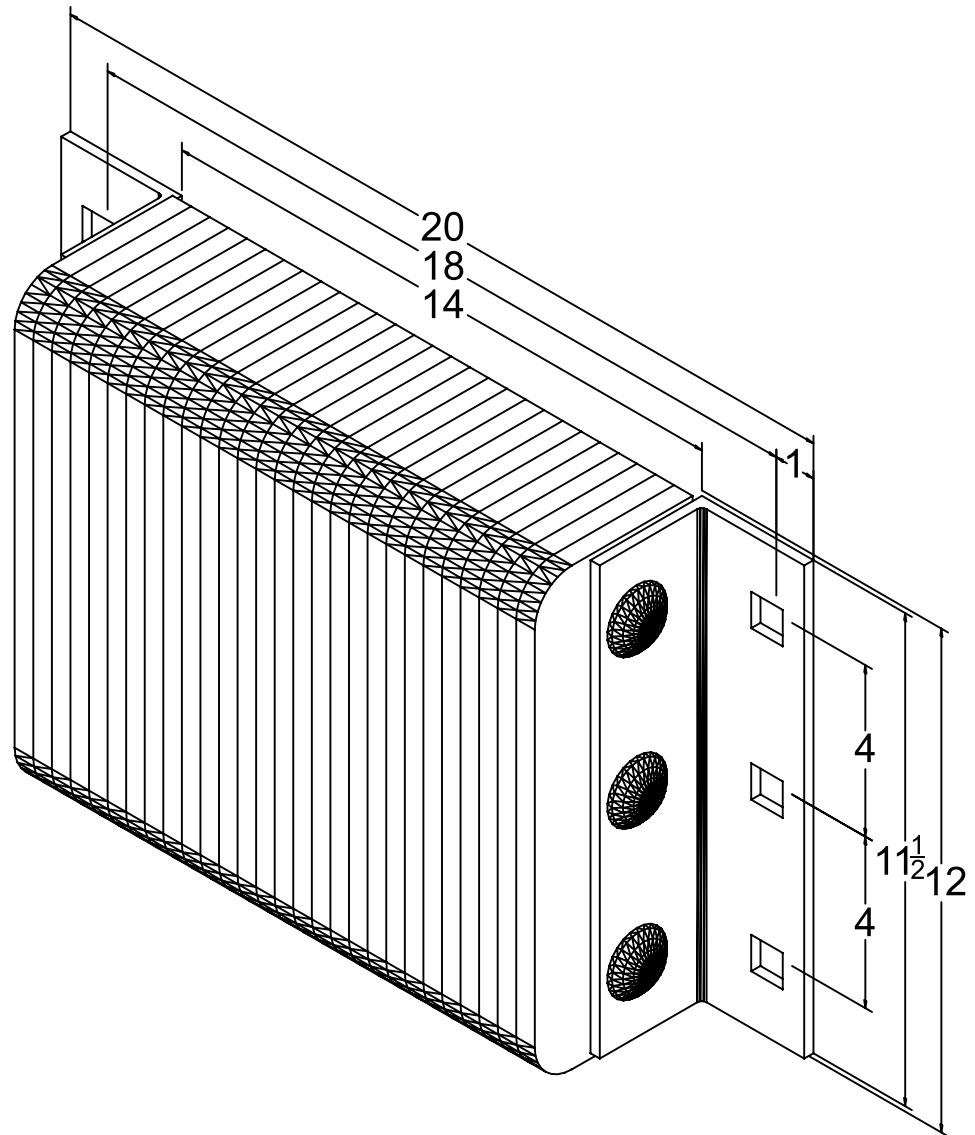

MODEL: B4512-18

MODEL: B4512-18

Size

Projection 4-1/2"

Height 12"

Length

- Overall 20"

- Anchor Holes 18"

- Rubber 14"

Angle Size (2) 1/4"x3"x4"x11-1/2"

Date: 04/06/09

All Measurements are within +/- 1/8"

SALES@FREYERLLC.COM