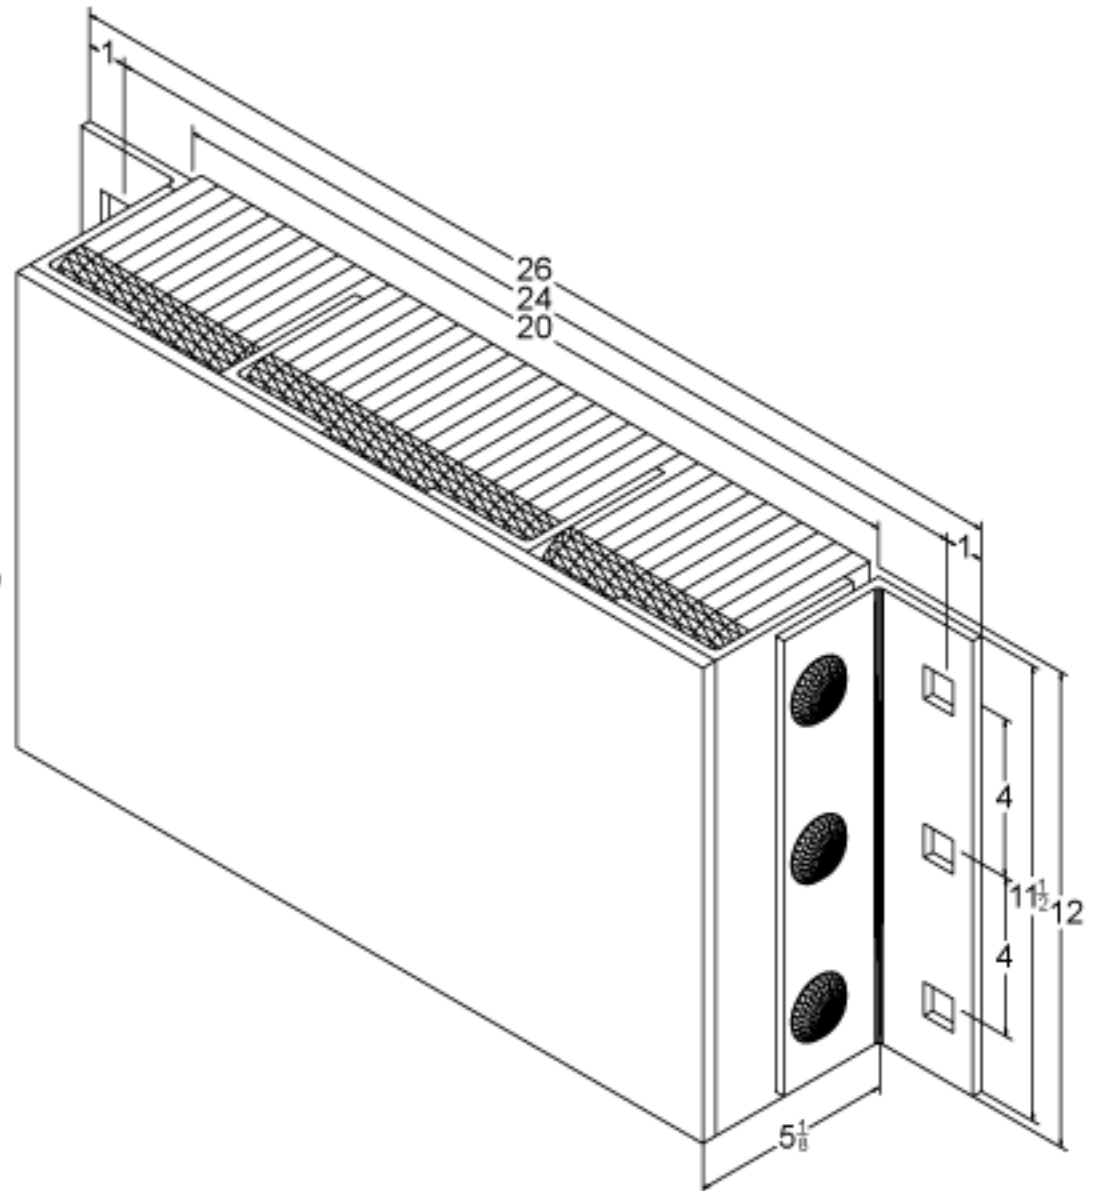

MODEL: B4512-24-SF

MODEL: B4512-24-SF

Size

Projection

5-1/8"

Height

12"

Length

- Overall

26"

- Anchor Holes

24"

- Rubber

20"

Angle Size (2)

1/4"x3"x3"x11-1/2"

Slot Angle Size (4)

1/4"x3"x4"x12"

Face Plate Size (1)

3/8"x12"x20"

Date: 03/01/07

All Measurements are within +/- 1/8"

SALES@FREYERLLC.COM