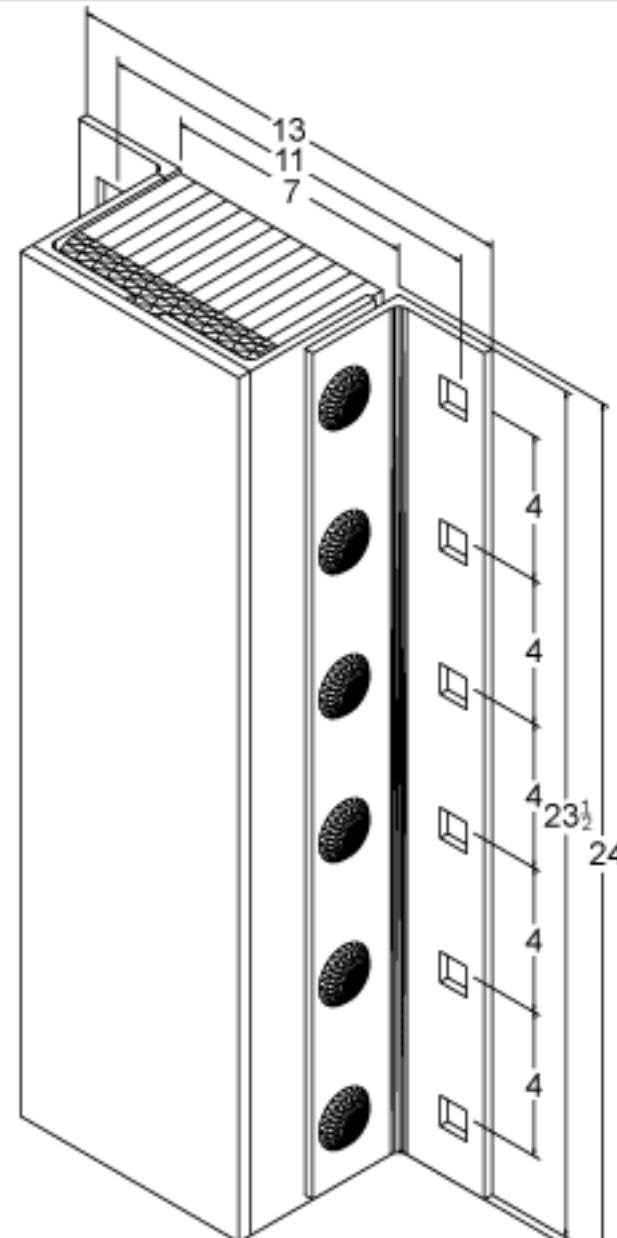

MODEL: B4524-11-SF

MODEL: B4524-11-SF

Size

Projection 5-1/8"

Height 24"

Length

- Overall 13"

- Anchor Holes 11"

- Rubber 7"

Angle Size (2) 1/4"x3"x3"x23-1/2"

Slot Angle Size 1/4"x3"x4"x23-1/2"

Face Plate Size (1) 3/8"x7"x24"

Date: 04/07/09

All Measurements are within +/- 1/8"

SALES@FREYERLLC.COM