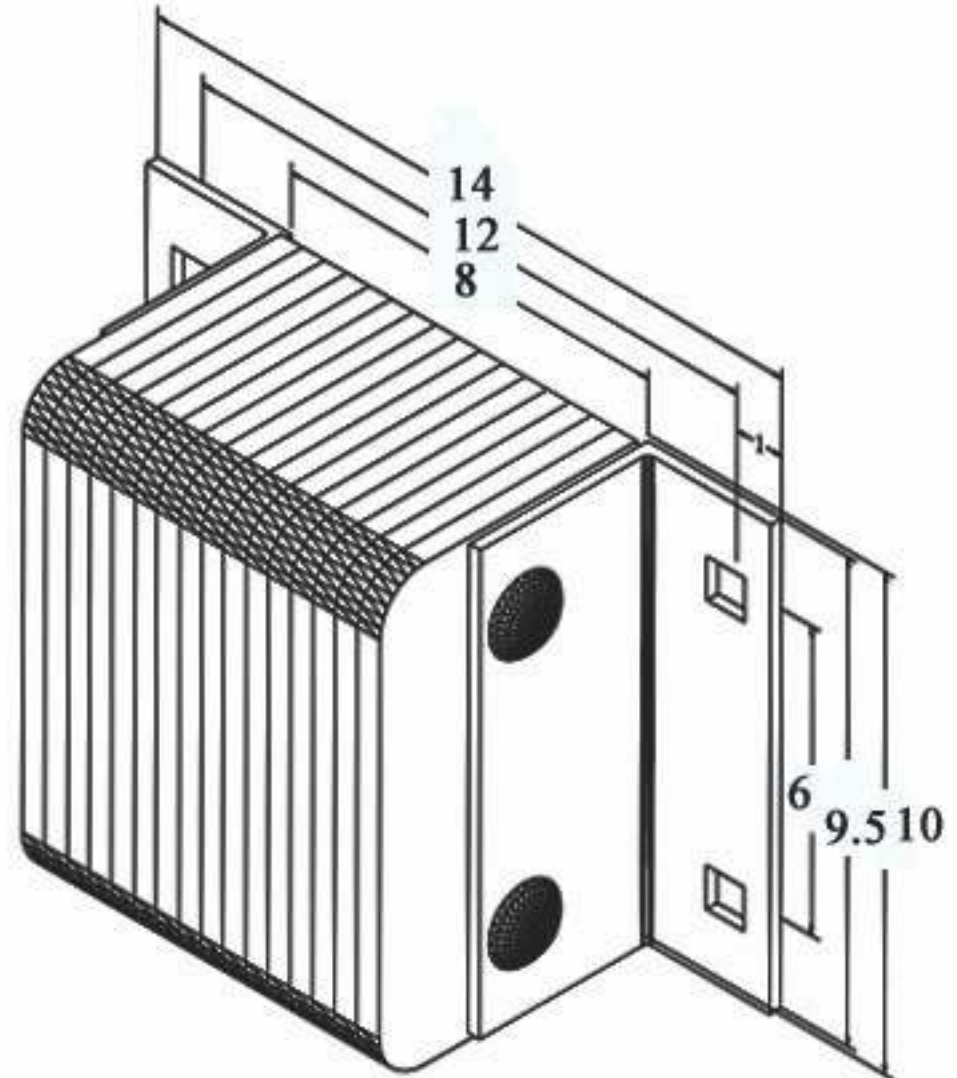

# MODEL: B610-12

MODEL: *B610-12*

Size

Projection 6"  
Height 10"

Length:

-Overall 14"  
-Anchor Holes 12"  
-Rubber 8"  
Angle Size (2) 1/4"x3"x4"x9-1/2"

Date: 04/06/09

All Measurements are +/- 1/8"