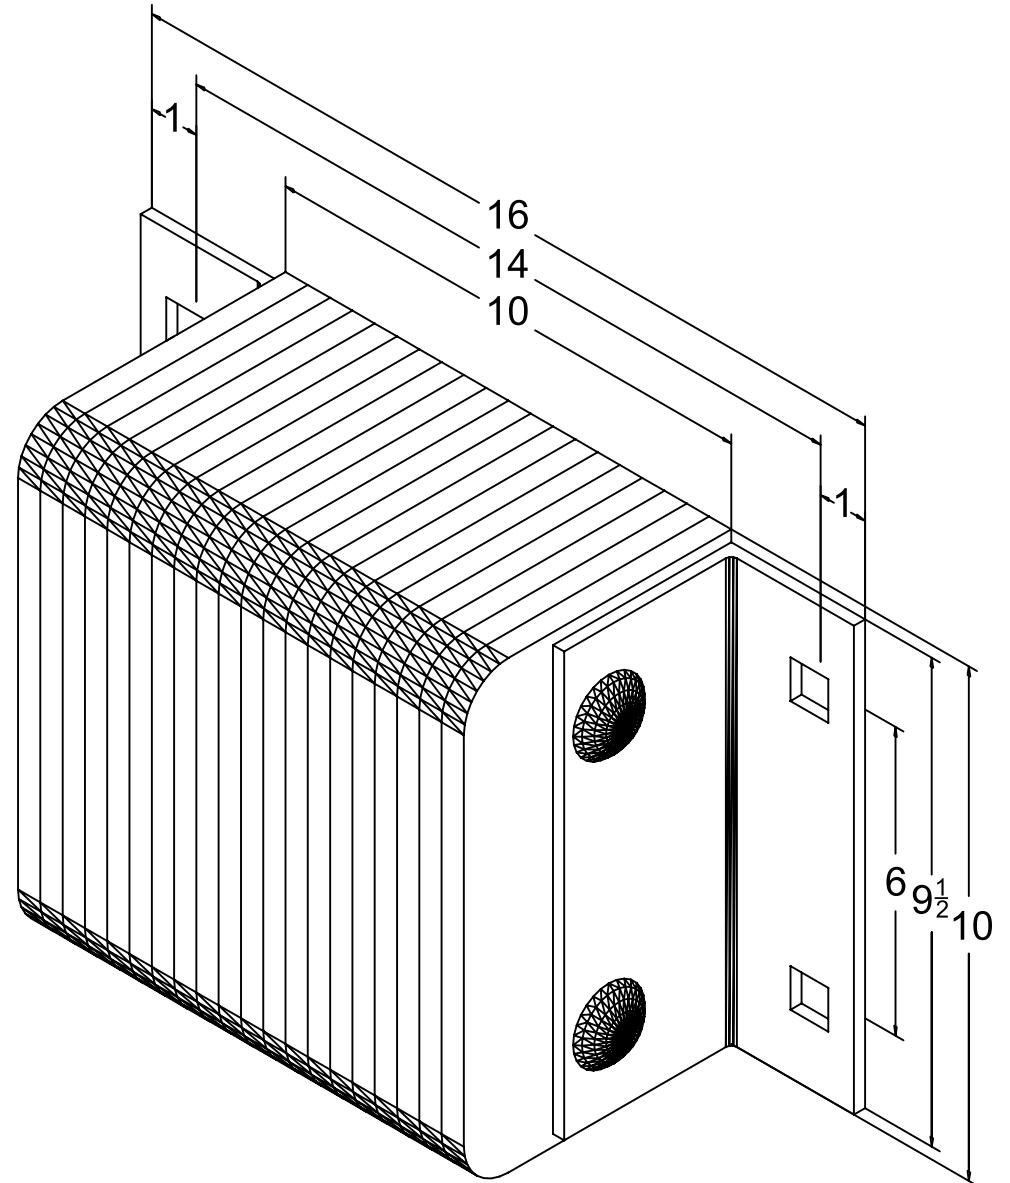

MODEL: B610-14

MODEL: B610-14

Size

Projection 6"
Height 10"

Length

- Overall 16"
- Anchor Holes 14"
- Rubber 10"
Angle Size (2) 1/4"x3"x4"x9-1/2"

Date: 02/26/07

All Measurements are within +/- 1/8"