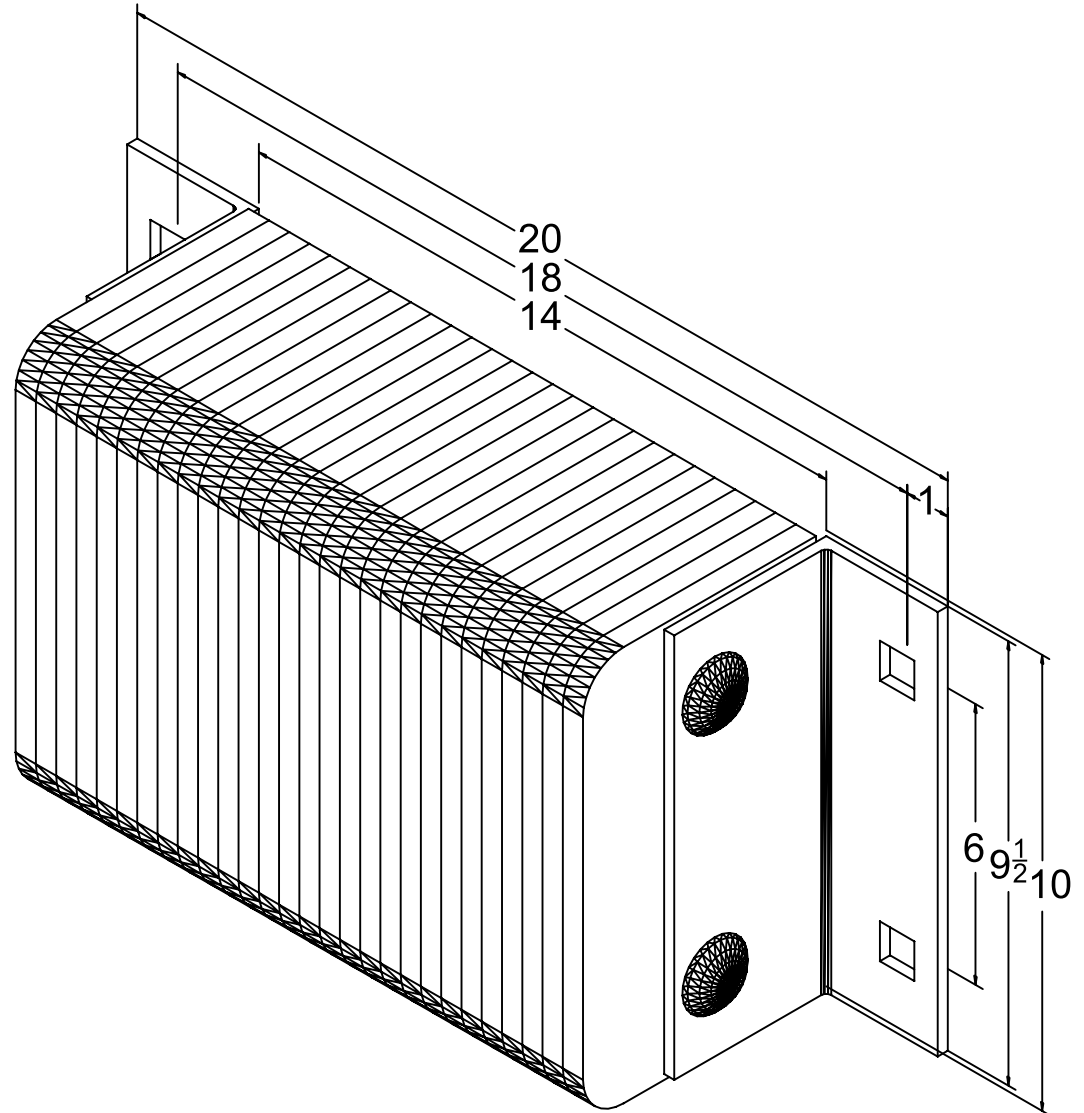

MODEL: B610-18

MODEL: B610-18

Size

Projection 6"
Height 10"

Length

- Overall 20"
- Anchor Holes 18"
- Rubber 14"
Angle Size (2) 1/4"x3"x4"x9-1/2"

Date: 04/06/09

All Measurements are within +/- 1/8"