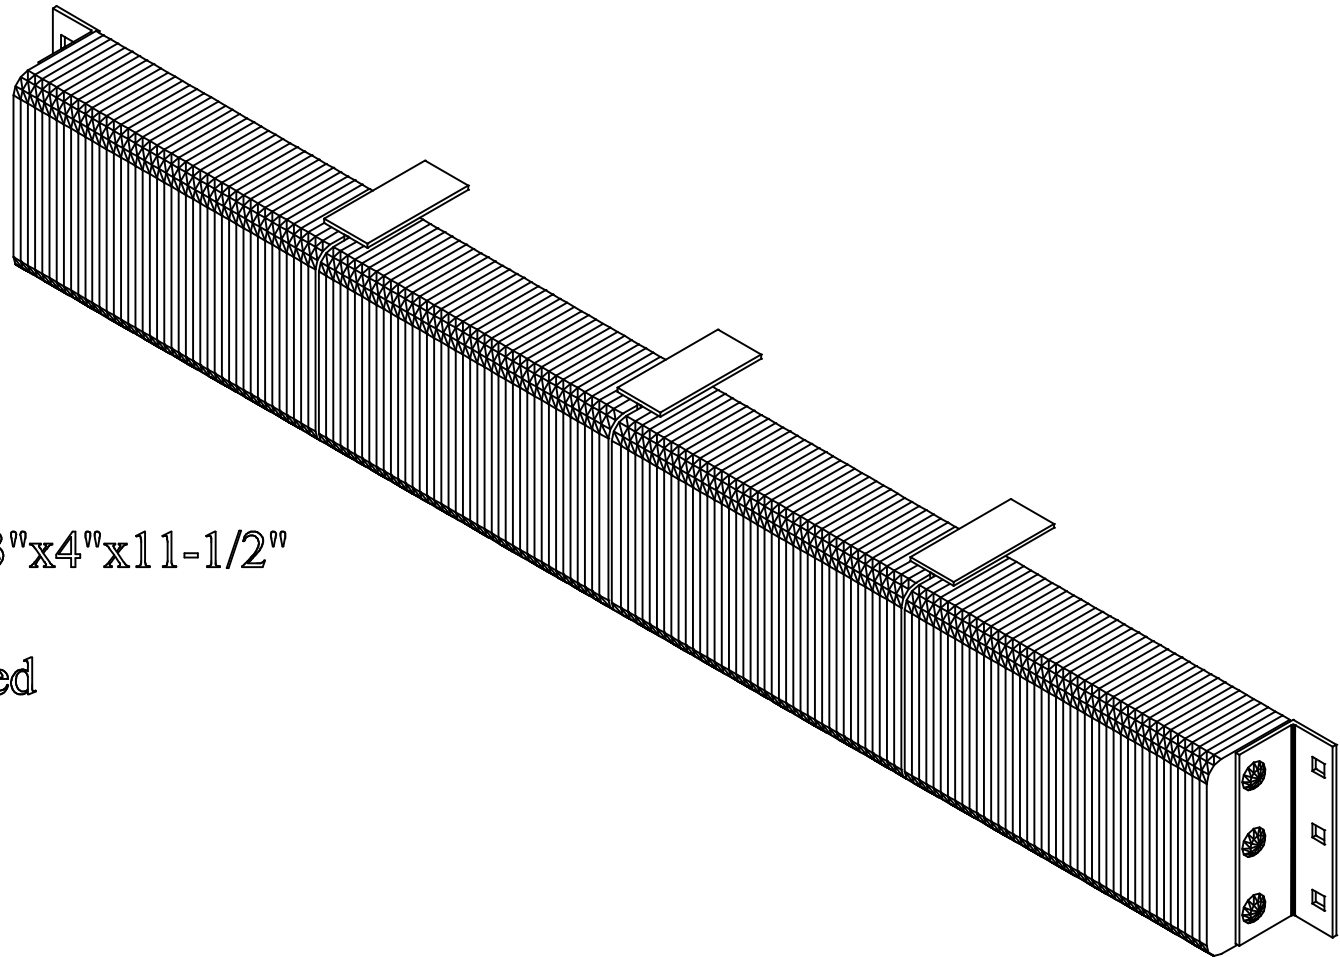

Model: B612-87-A3

MODEL: *B612-87-A3*

Size

Projection 6"
Height 12"

Length:

-Overall 89"
-Anchor Holes 87"
-Rubber 83"
Angle Size 1/4"x3"x4"x11-1/2"

Bolt Heads Are Inscribed
"DURABLE CORP"

Date: 11/02/15

All measurements are +/- 1/8"

Confidential -- Property of Durable Corporation