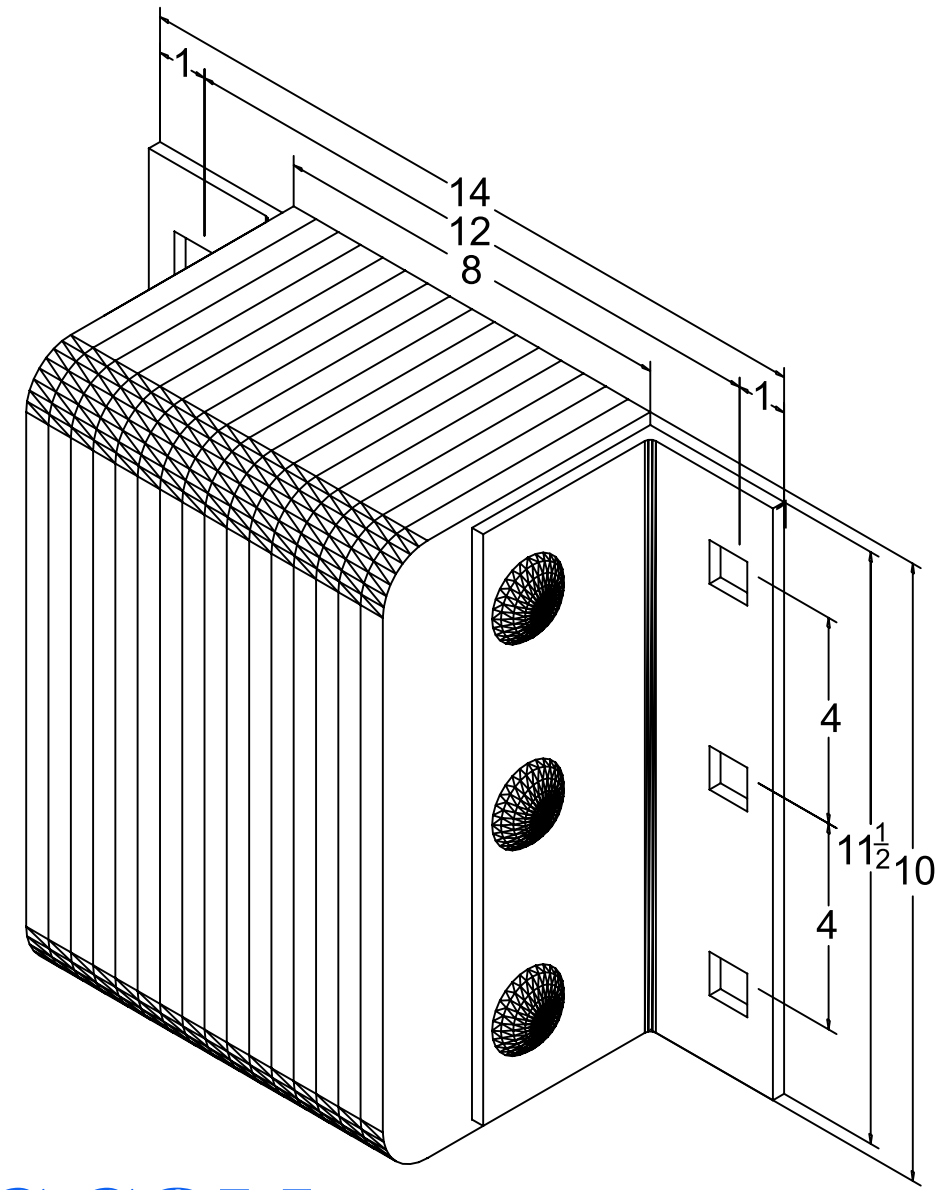

## MODEL: B612-12

Size

Projection 6"  
Height 12"

Length

- Overall 14"  
- Anchor Holes 18"  
- Rubber 8"  
Angle Size (2) 1/4"x3"x4"x11-1/2"

Date: 02/26/07

All Measurements are within +/- 1/8"

**SALES@FREYERLLC.COM**