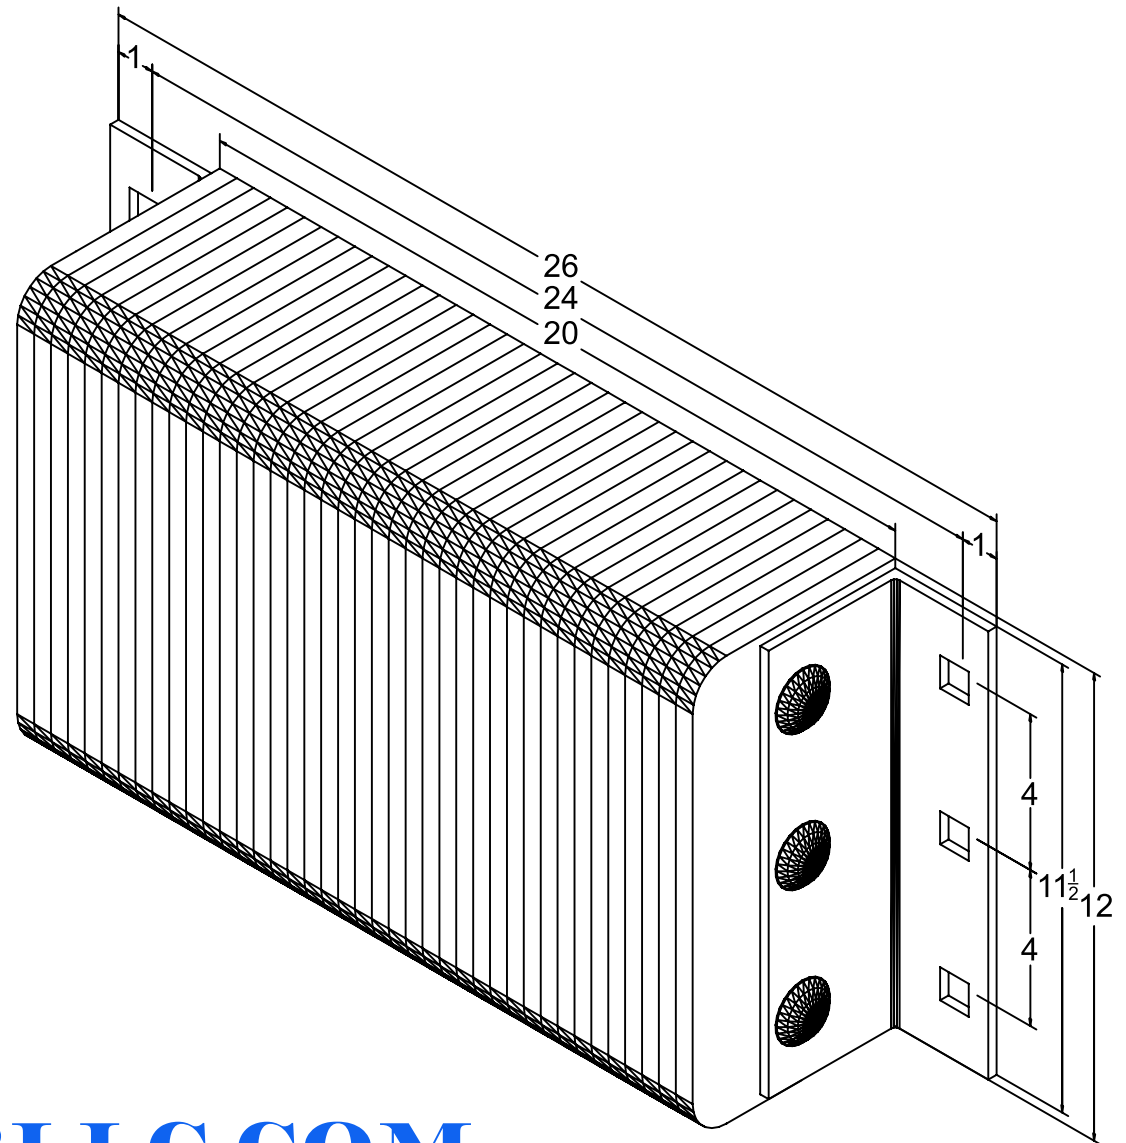

# MODEL: B612-24

## MODEL: B612-24

Size

Projection 6"  
Height 12"

Length

- Overall 26"  
- Anchor Holes 24"  
- Rubber 20"  
Angle Size (2) 1/4"x3"x4"x11-1/2"

Date: 02/26/07

All Measurements are within +/- 1/8"

[SALES@FREYERLLC.COM](mailto:SALES@FREYERLLC.COM)