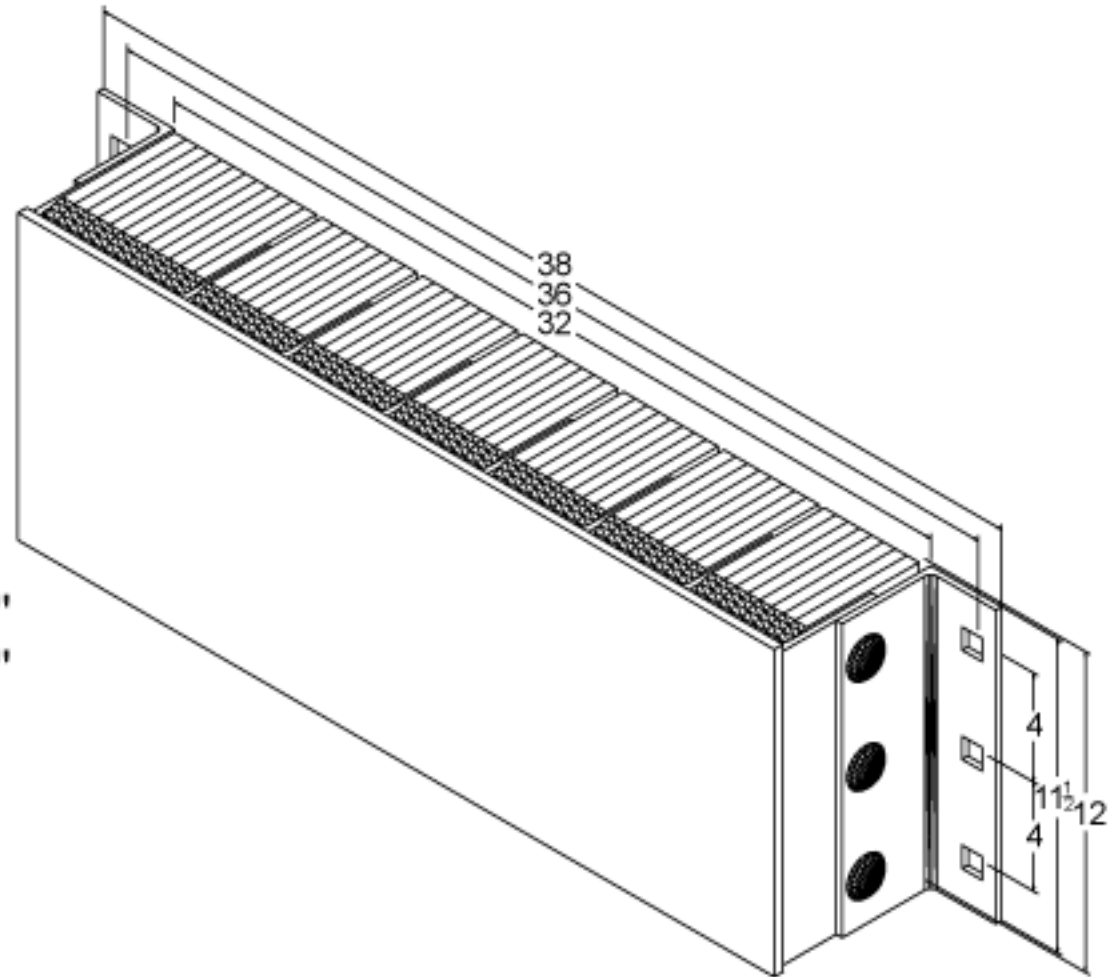

MODEL: B612-36-SF

Size

Projection

6-5/8"

Height

12"

Length

- Overall

38"

- Anchor Holes

36"

- Rubber

32"

Angle Size (2)

1/4"x3"x4"x11-1/2"

Slot Angle Size

1/4"x3"x4"x11-1/2"

Face Plate Size (1)

3/8"x12"x32"

Date: 04/07/09

All Measurements are within +/- 1/8"