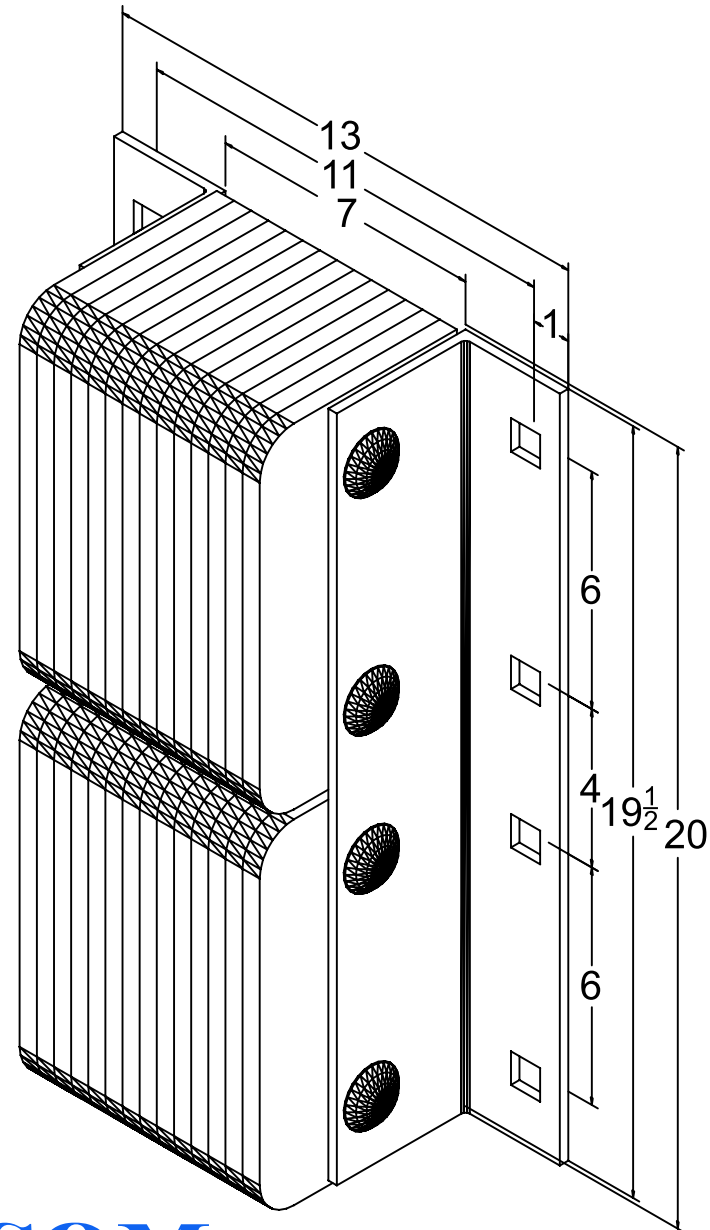

## MODEL: B620-11

Size

Projection 6"  
Height 20"

Length

- Overall 13"  
- Anchor Holes 11"  
- Rubber 7"  
Angle Size (2) 1/4"x3"x4"x19-1/2"

Date: 04/07/09

All Measurements are within +/- 1/8"

[SALES@FREYERLLC.COM](mailto:SALES@FREYERLLC.COM)