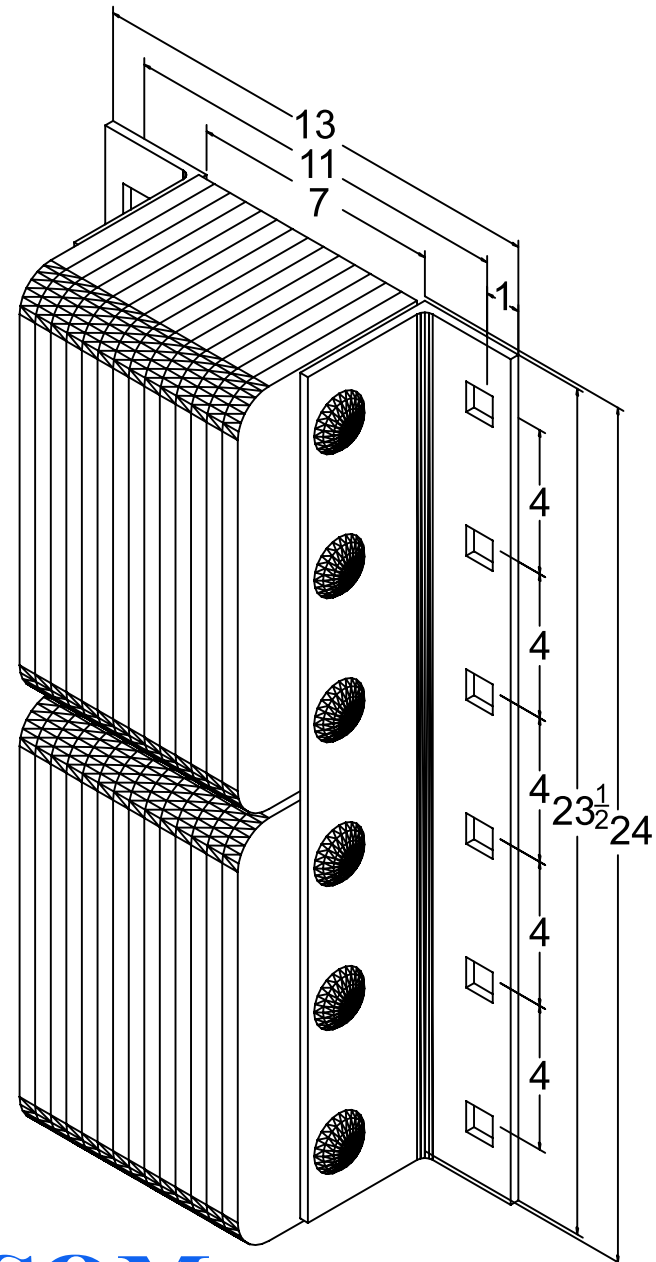

MODEL: B624-11

MODEL: B624-11

Size

Projection 6"
Height 24"

Length

- Overall 13"
- Anchor Holes 11"
- Rubber 7"
Angle Size (2) 1/4"x3"x4"x23-1/2"

Date: 04/07/09

All Measurements are within +/- 1/8"