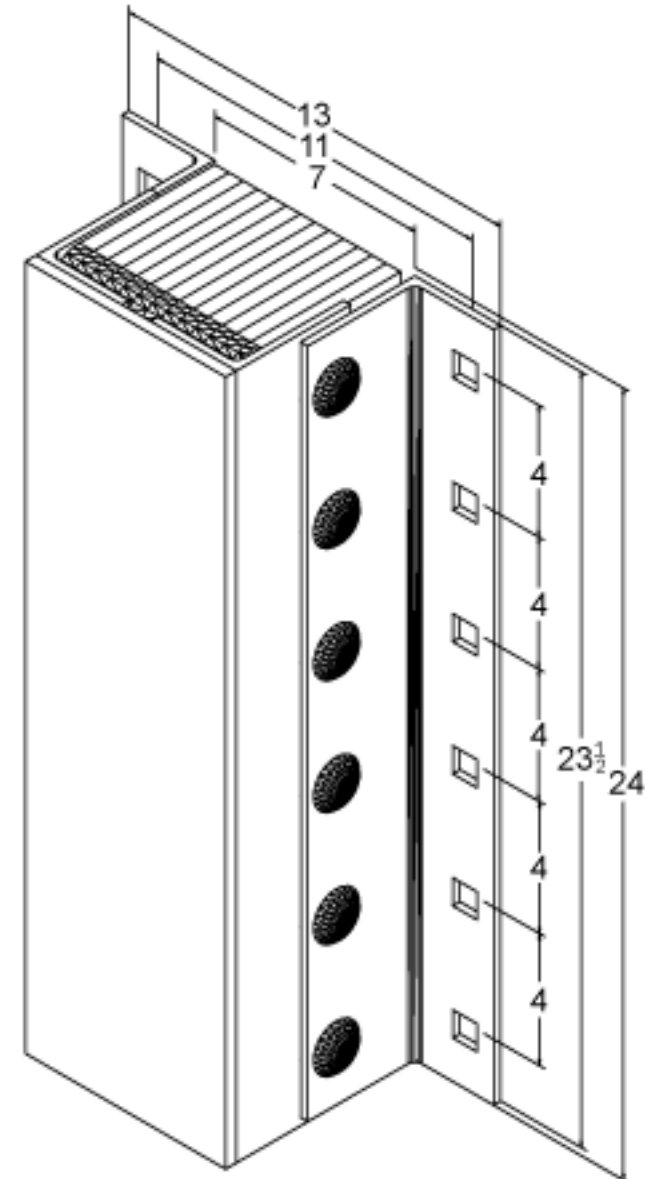

MODEL: B624-11-SF

MODEL: B624-11-SF

Size

Projection 6-5/8"

Height 24"

Length

- Overall 13"

- Anchor Holes 11"

- Rubber 7"

Angle Size (2) 1/4"x3"x4"x23-1/2"

Slot Angle Size 1/4"x3"x4"x23-1/2"

Face Plate Size (1) 3/8"x24"x7"

Date: 04/07/09

All Measurements are within +/- 1/8"

SALES@FREYERLLC.COM