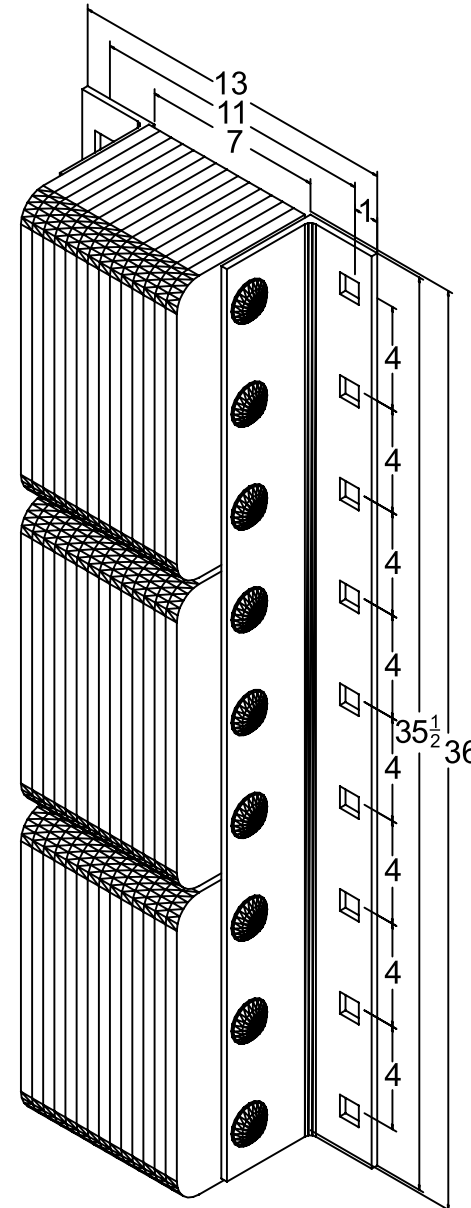

MODEL: B636-11

MODEL: B636-11

Size

Projection 6"
Height 36"

Length

- Overall 13"
- Anchor Holes 11"
- Rubber 7"
Angle Size (2) 1/4"x3"x4"x35-1/2"

Date: 04/07/09

All Measurements are within +/- 1/8"