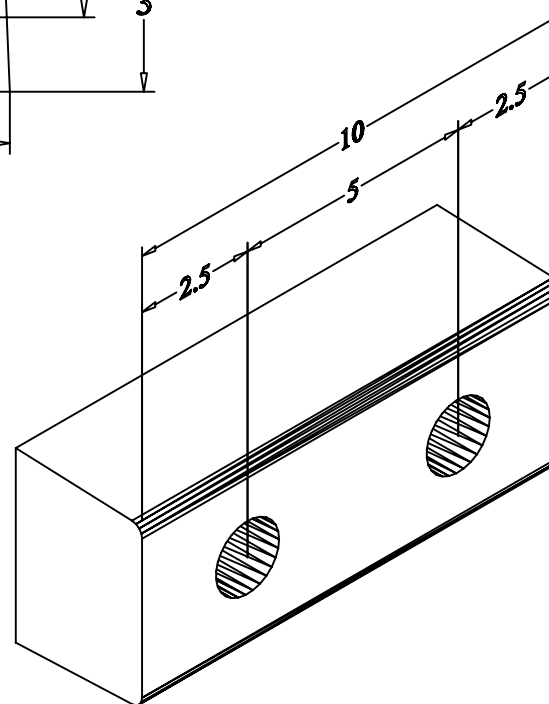

MODEL: *DBE-10*
MOLDED BUMPER

Size
Length 10"
Height 4"
Projection 3"
-Hole Centers 5"

Date : 02/17/10

Please note : all dimensions are +/- 1/8"

Property of Durable Corporation