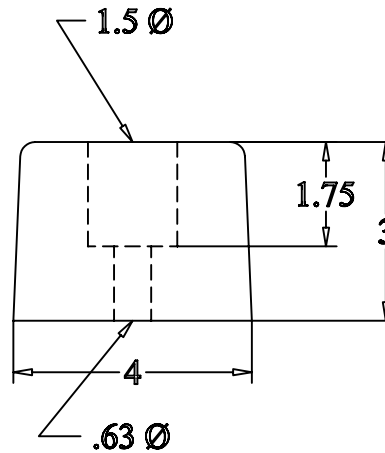

MODEL: *DBE-10*
MOLDED BUMPER

Size
Length 10"
Height 4"
Projection 3"
-Hole Centers 5"

Date : 02/17/10

Please note : all dimensions are +/- 1/8"

Property of Durable Corporation