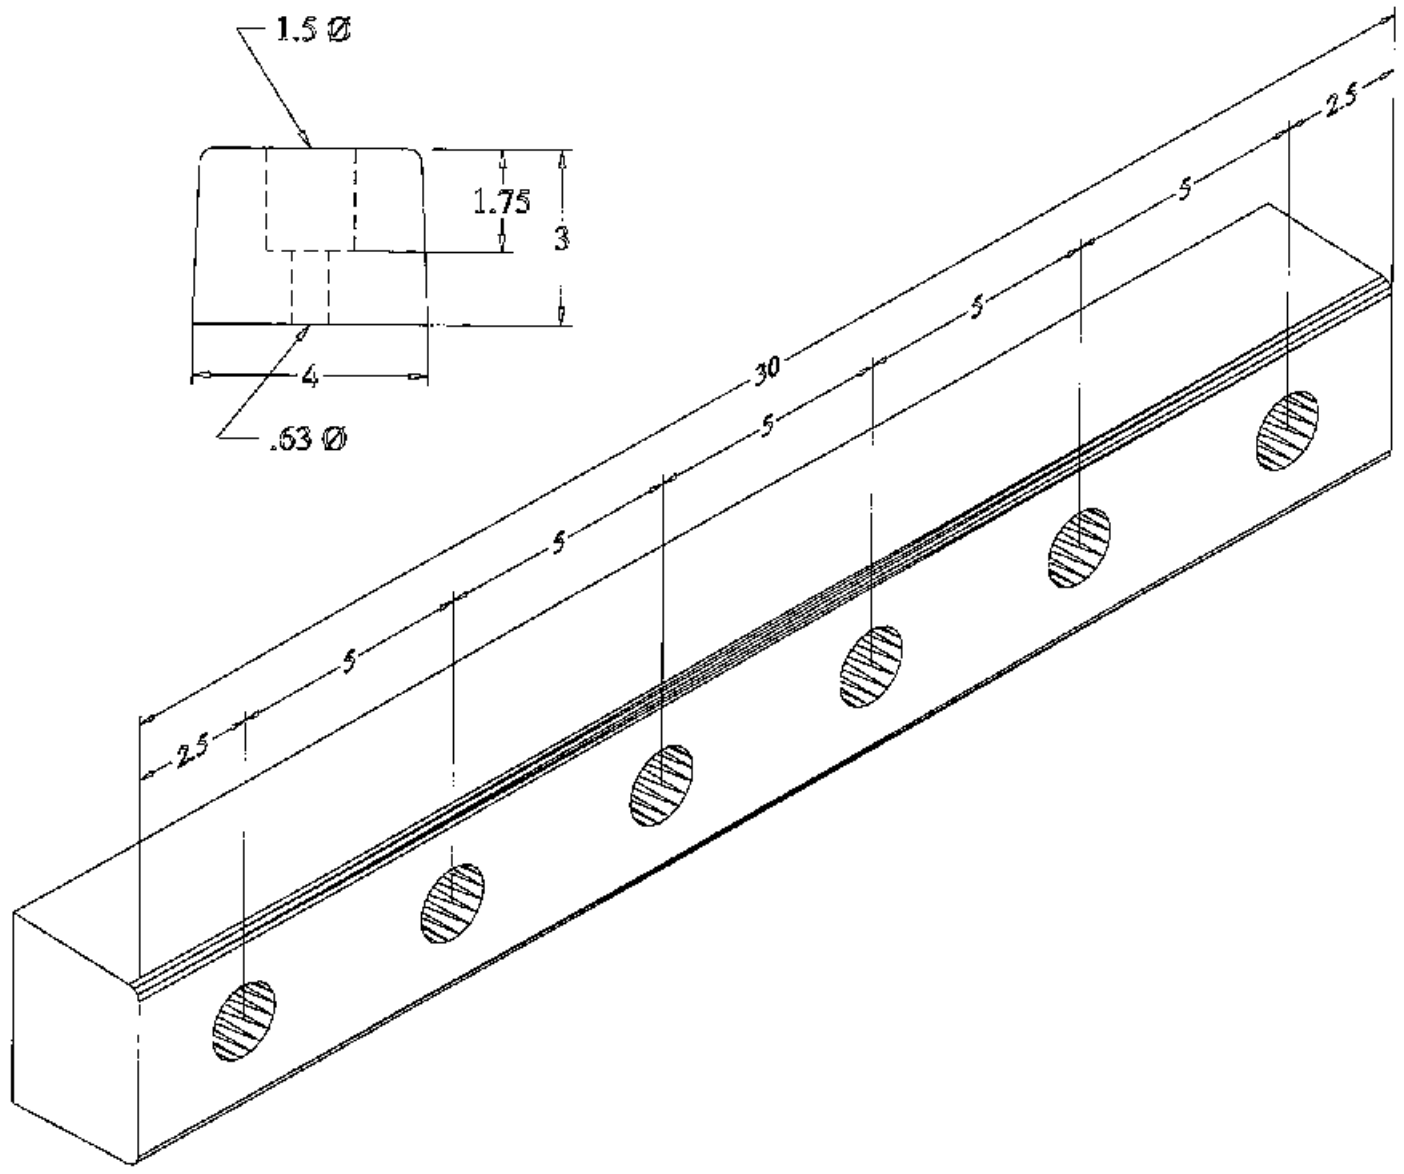

MODEL: DBE-30
MOLDED BUMPER

Size
Length 30"
Height 4"
Projection 3"
-Hole Centers 5"

Date : 02/17/10

Please note : all dimensions are +/- 1/32"

Property of Durable Corporation