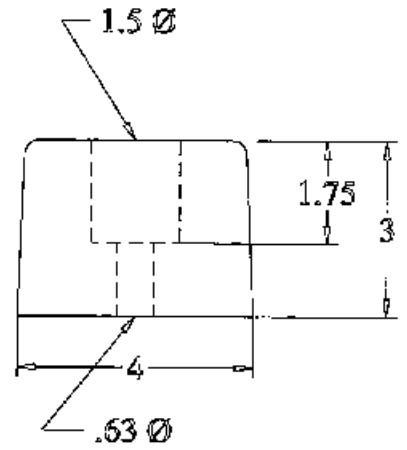

MODEL: DBE-30
MOLDED BUMPER

Size
Length 30"
Height 4"
Projection 3"
-Hole Centers 5"

Date : 02/17/10

Please note : all dimensions are +/- 1/32"

Property of Durable Corporation