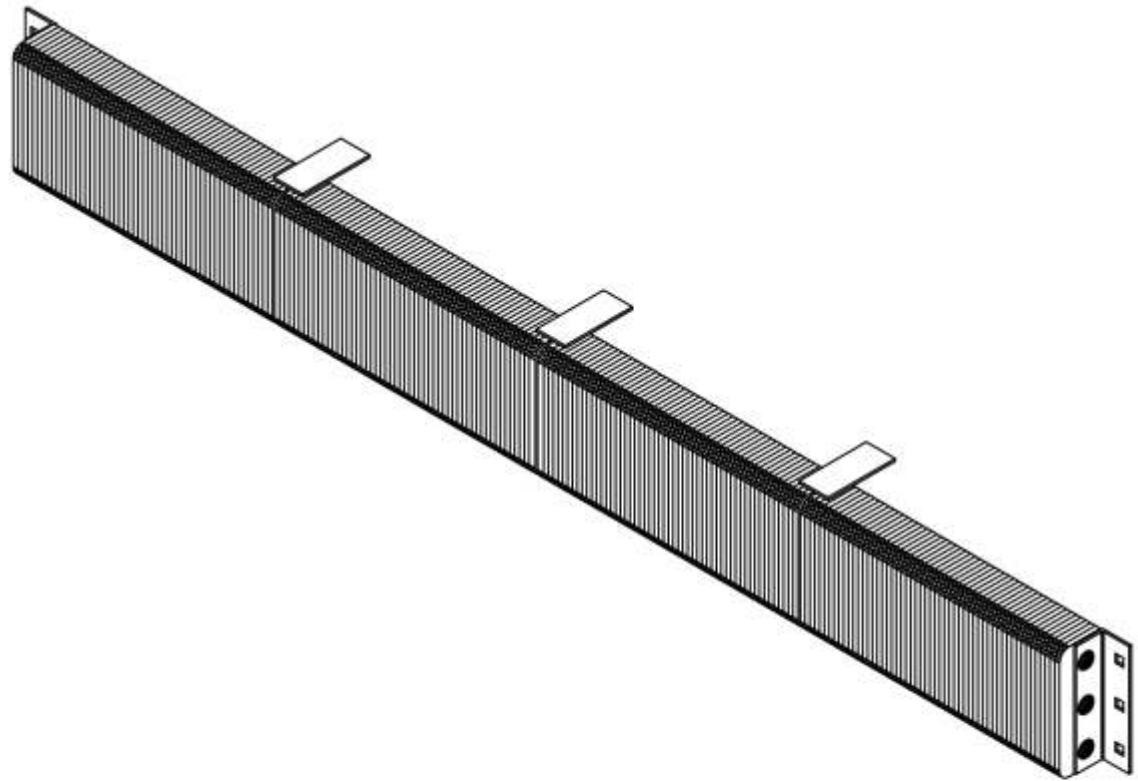

MODEL: B4512-111-A3

Size

Projection 4-1/2"
Height 12"

Length:

-Overall 113"
-Anchor Holes 111"
-Rubber 107"
Angle Size (2) 1/4"x3"x3"x11-1/2"

All measurements are +/- 1/8"