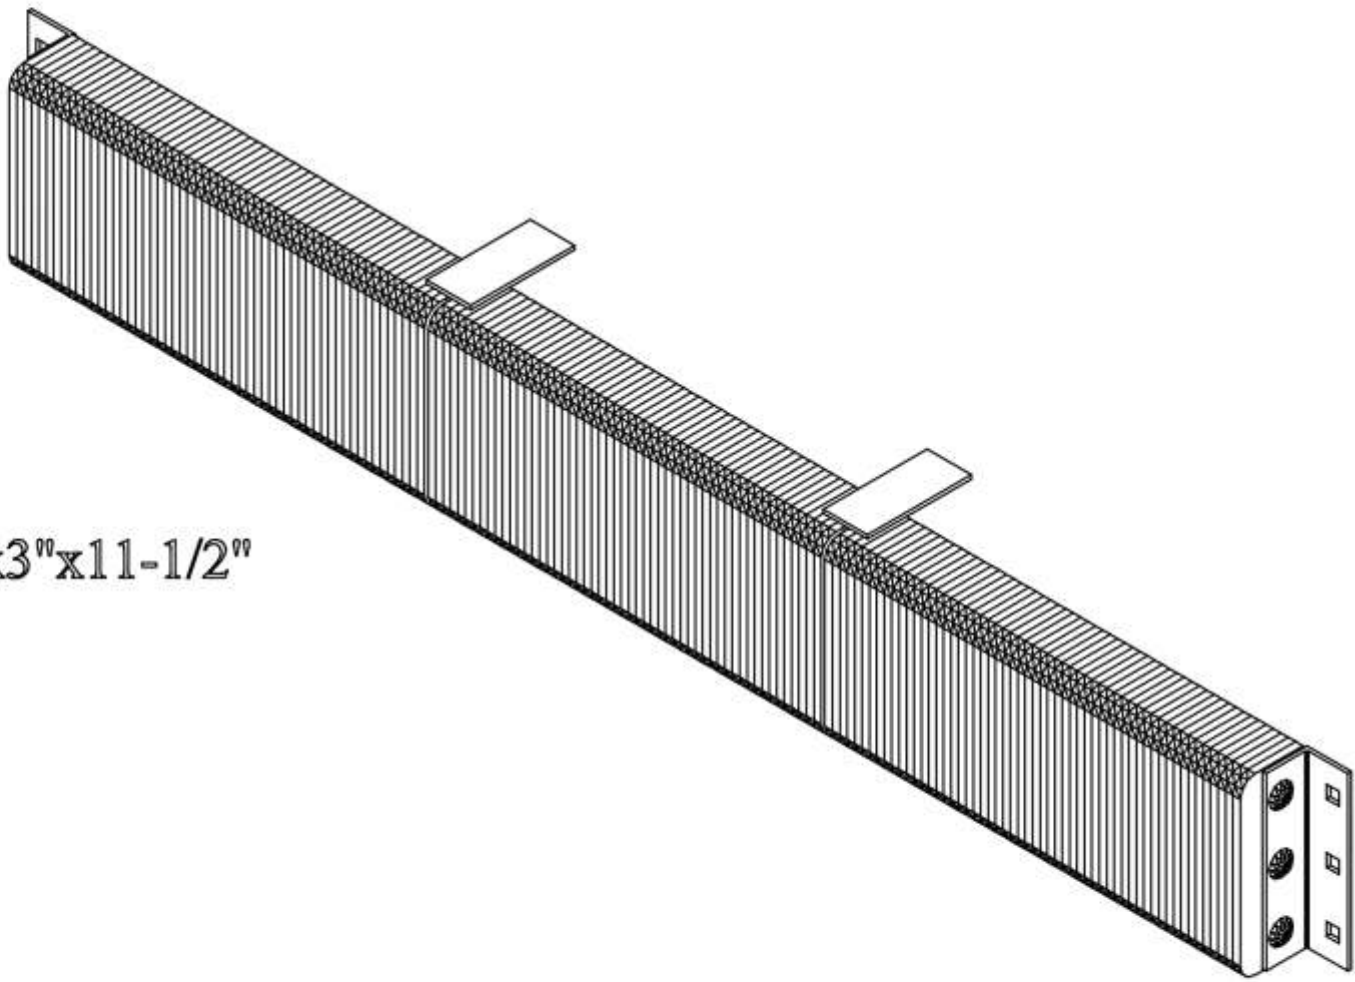

MODEL: *B4512-87-A3*

Size

Projection 4-1/2"
Height 12"

Length:

-Overall 89"
-Anchor Holes 87"
-Rubber 83"
Angle Size 1/4"x3"x3"x11-1/2"

All measurements are +/- 1/8"