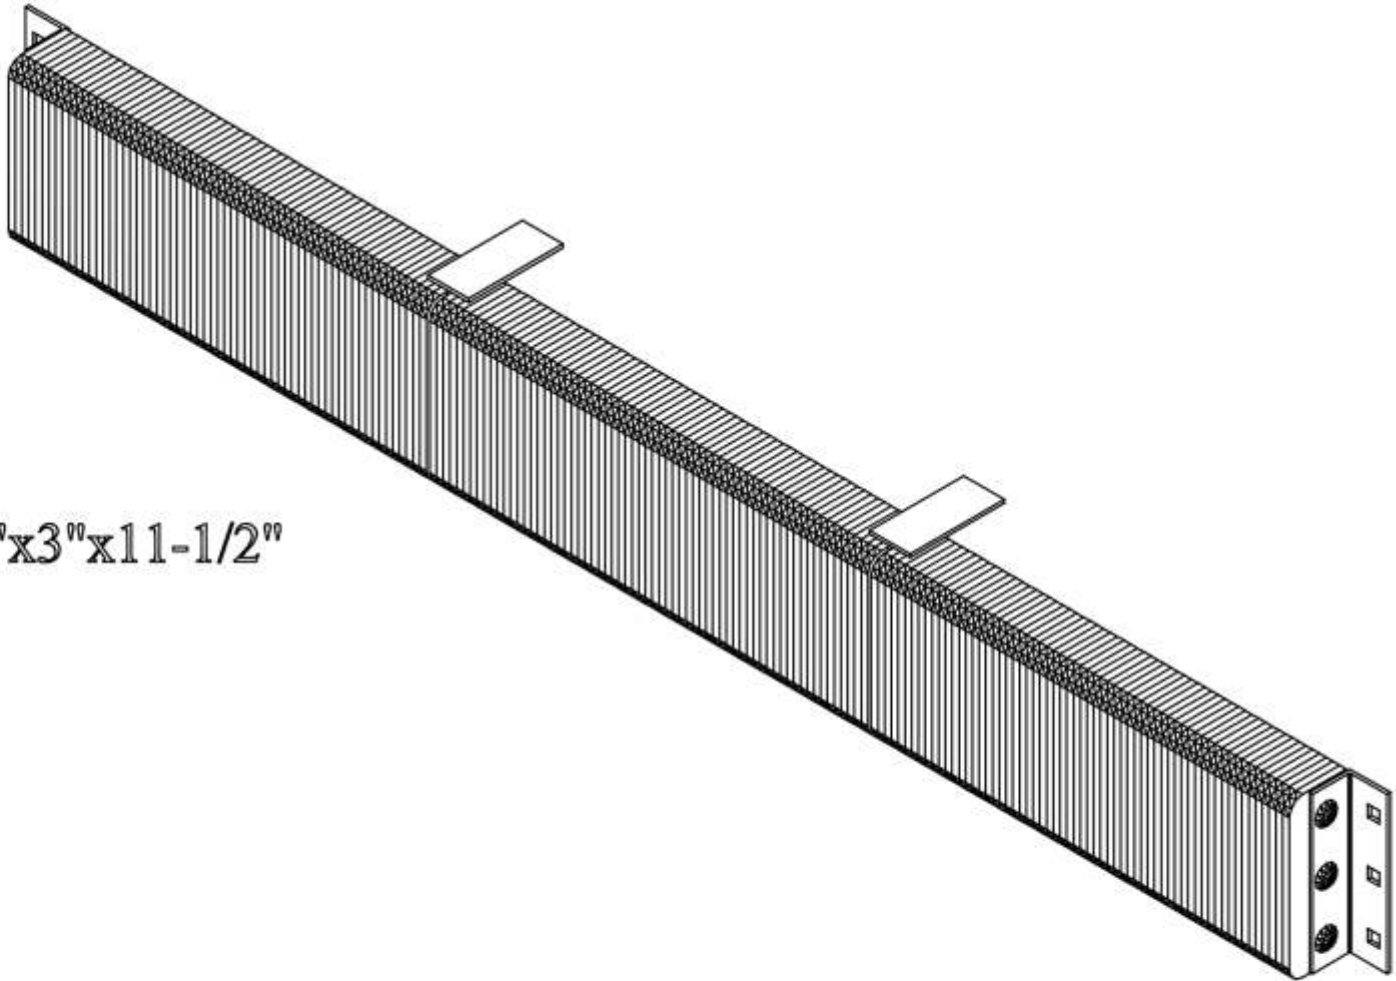

MODEL: B4512-99-A3

Size

Projection 4-1/2"  
Height 12"

Length:

-Overall 101"  
-Anchor Holes 99"  
-Rubber 95"  
Angle Size 1/4"x3"x3"x11-1/2"

All measurements are +/- 1/8"