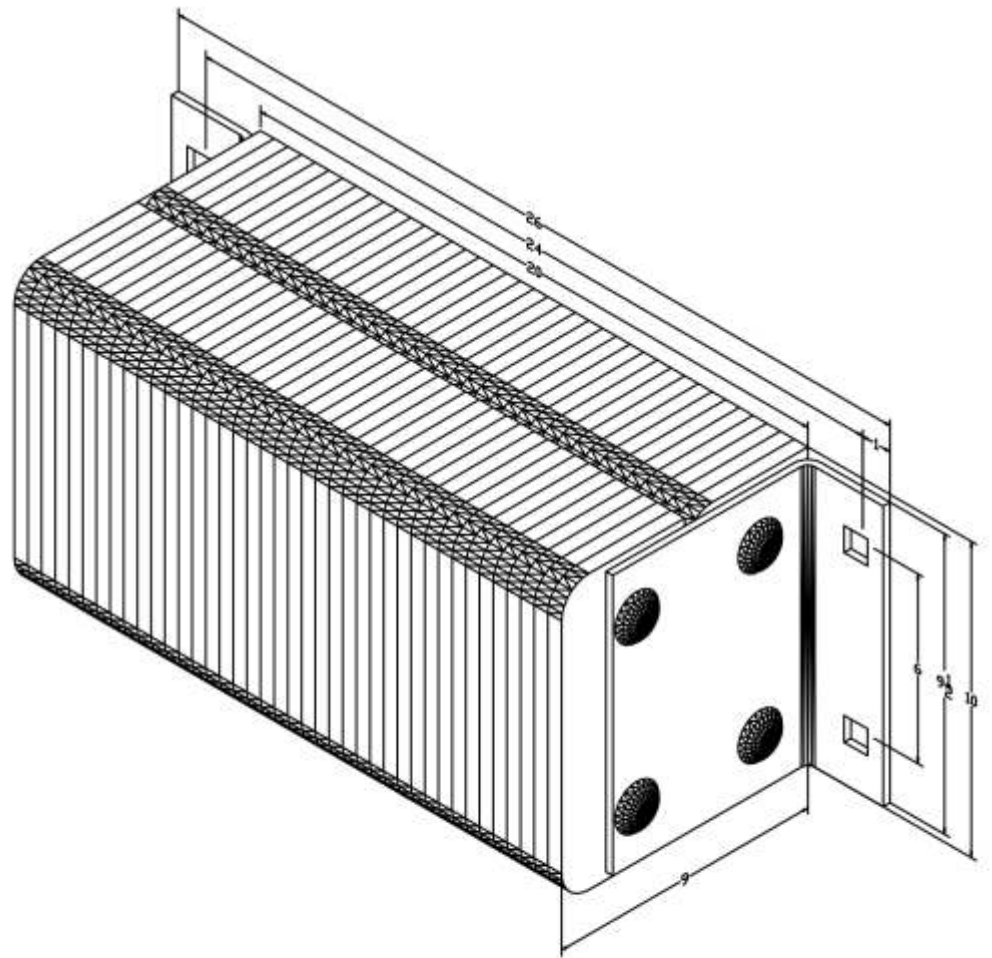

MODEL: B910-24

Size

Projection 9"
Height 10"

Length:

-Overall 26"
-Anchor Holes 24"
-Rubber 20"
Plate Size (2) 1/4"x3"x7-3/8"x9-1/2"

All measurements are +/- 1/8"