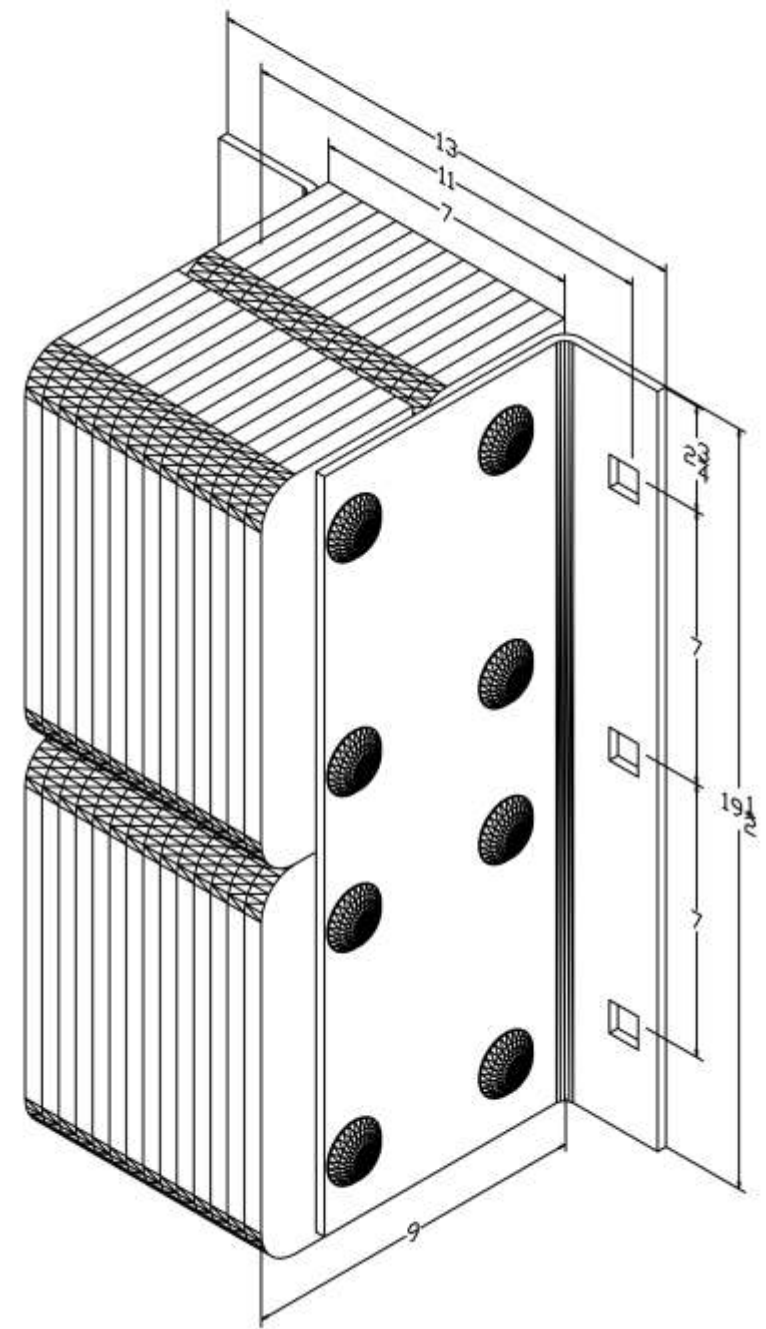

MODEL: B920-11

*Size*

Projection 9"  
Height 20"

*Length:*

-Overall 13"  
-Anchor Holes 11"  
-Rubber 7"  
Angle Size (2) 1/4"x3"x3"x19-1/2"

All measurements are within +/- 1/8"